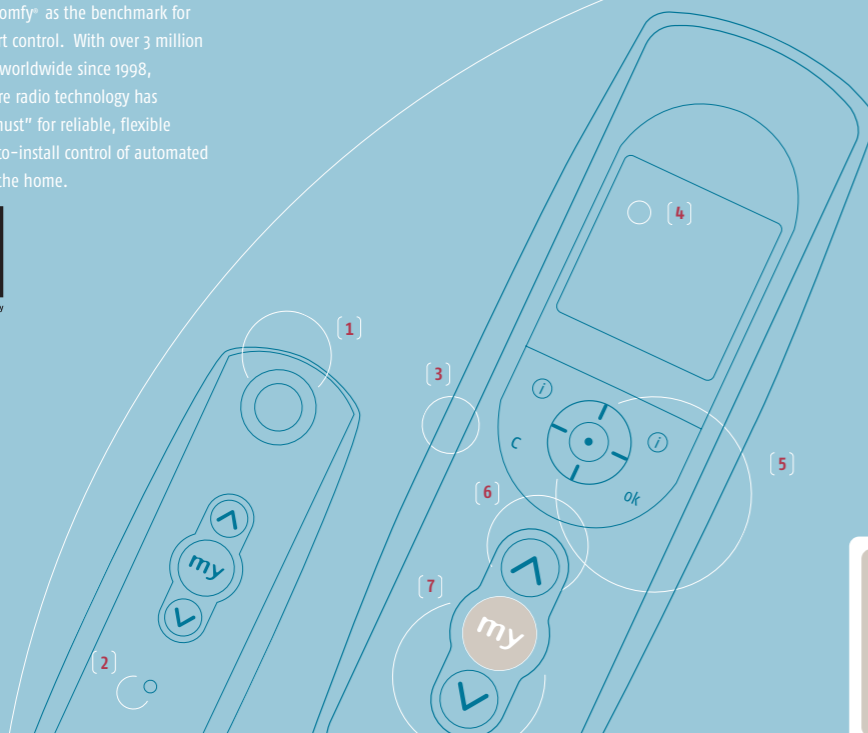

User-friendly ergonomics:

- 4 - Remote controls with wide digital screens.
- 5 - Ergonomic directional control pad.
- 6 - Raise, lower and "my" favorite position keys.

- 7 The "my" button personalizes each users "favorite" position
  - Easy to program
  - Easy to use